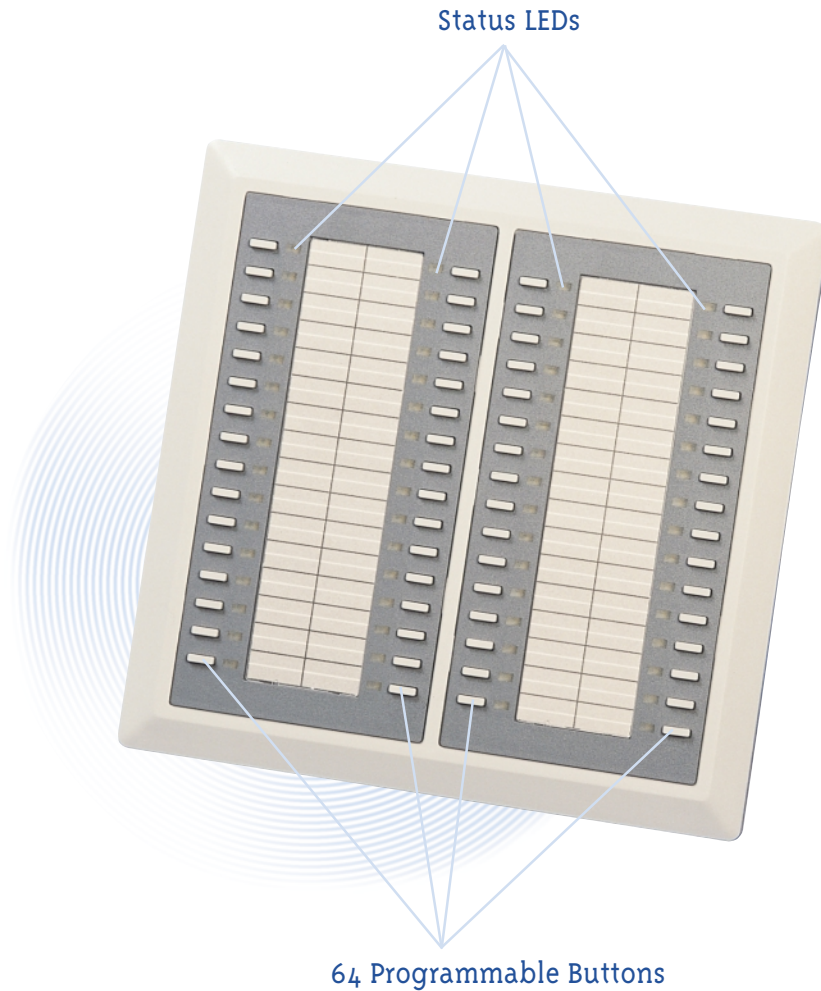

COMDIAL®
The Rising Star

Compatibility

The console provides Direct Station Selection (DSS) Intercom and associated Busy Lamp Field (BLF).

The IB64X is designed to work with these Impact telephones:

- 8024S
- 8124S
- 8012S
- 8112S
- 8112N

The console requires one station port or a dedicated console port.

Dimensions

8.9 x 9.0 x 3.7 inches

Available Colors

Platinum (PT)
Graphite (GT)

COMDIAL®
The Rising Star

Comdial Corporation

P.O. Box 7266