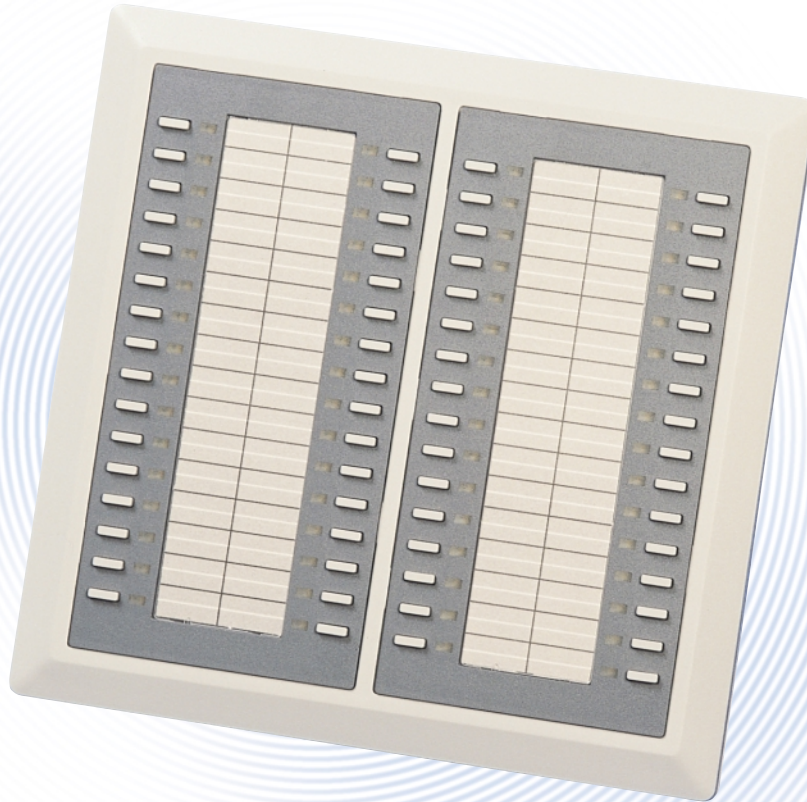

Impact IB64X

64 Button DSS/BLF Console

IMPACT IB64X

Benefits Beyond Compare

The 64-button console puts afterburners on your office communications with one-look, one-touch call completion. Each button even offers additional programming capabilities for increased productivity. Our IB64X delivers:

- Simplified call screening and transfer
- Call status at-a-glance for greater call control
- One-button intercom to allow quick calling

Optimal Applications

- Receptionists
- System Attendants
- Executive Secretaries

COMDIAL®
The Rising Star

Compatibility

The console provides Direct Station Selection (DSS) Intercom and associated Busy Lamp Field (BLF).

The IB64X is designed to work with these Impact telephones:

- 8024S
- 8124S
- 8012S
- 8112S
- 8112N

The console requires one station port or a dedicated console port.

Dimensions

8.9 x 9.0 x 3.7 inches

Available Colors

Platinum (PT)
Graphite (GT)

COMDIAL®
The Rising Star

Comdial Corporation

P.O. Box 7266